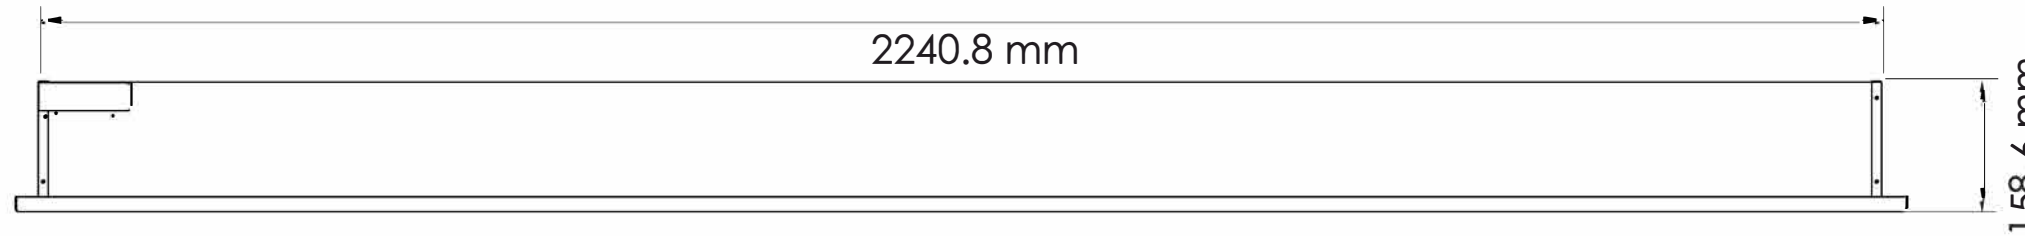

TECHNICAL SPECIFICATIONS		
VOLTS	120	
AMPS	12.5	
WATTS	1200	
HEATER	HIGH	1200 watts
	LOW	600 watts
NO HEATER		38watts max
LAMPS	QUANTITY	LED
	WATTS	
	TOTAL WATTS	22 watts
ROTOR MOTOR		1 at 5 watts
HEIGHT, WIDTH, DEPTH		15 5/8 x 88 1/4 x 5 1/2
GLASS VIEWING OPENING		13 1/8 x 86 3/8
SURROUND SIZE		16 7/8 x 90 1/4
SHIPPING SIZE		19 1/2 x 95 1/2 x 9 1/4
SHIPPING WEIGHT		
	UNIT	
	STEEL FRONT	Included
PLUG LOCATION		Left Side
CORD LENGTH		70 7/8"
APPROX. HEATING AREA		400 sq ft

SERIES WM	MODEL WM-88		REV 1
SCALE 1" = 1'-0"	DATE: 10/15/2018		SHEET 1 OF 1

TECHNICAL SPECIFICATIONS		
VOLTS		120
AMPS		12.5
WATTS		1200
HEATER	HIGH	1200 watts
	LOW	600 watts
NO HEATER		38 watts max
LAMPS	QUANTITY	LED
	WATTS	
	TOTAL WATTS	22 watts
ROTOR MOTOR		1 at 5 watts
HEIGHT, WIDTH, DEPTH		39.6 x 224.1 x 14 cm
GLASS VIEWING OPENING		33.2 x 219.5 cm
SURROUND SIZE		42.8 x 229.3 cm
SHIPPING SIZE		49.3 x 242 x 23 cm
SHIPPING WEIGHT		
	UNIT	
	GLASS FRONT	Included
PLUG LOCATION		Left Side
CORD LENGTH		180 cm
APPROX. HEATING AREA		37 sqm

SERIES WM	MODEL WM-88		REV 1
SCALE 1:12	DATE: 10/15/2018		SHEET 1 OF 1