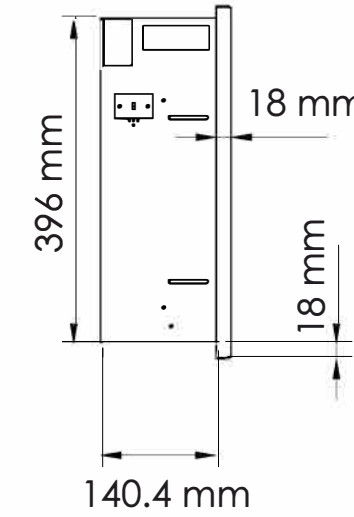

TECHNICAL SPECIFICATIONS		
VOLTS	120	
AMPS	12.5	
WATTS	1200	
HEATER	HIGH	1200 watts
	LOW	600 watts
NO HEATER		38watts max
LAMPS	QUANTITY	LED
	WATTS	
	TOTAL WATTS	22 watts
ROTOR MOTOR		1 at 5 watts
HEIGHT, WIDTH, DEPTH		15 5/8 x 88 1/4 x 5 1/2
GLASS VIEWING OPENING		13 1/8 x 86 3/8
SURROUND SIZE		16 7/8 x 90 1/4
SHIPPING SIZE		19 1/2 x 95 1/2 x 9 1/4
SHIPPING WEIGHT		
	UNIT	
	STEEL FRONT	Included
PLUG LOCATION		Left Side
CORD LENGTH		70 7/8"
APPROX. HEATING AREA		400 sq ft

SERIES WM	MODEL WM-88		REV 1
SCALE 1" = 1'-0"	DATE: 10/15/2018		SHEET 1 OF 1

TECHNICAL SPECIFICATIONS		
VOLTS		120
AMPS		12.5
WATTS		1200
HEATER	HIGH	1200 watts
	LOW	600 watts
NO HEATER		38 watts max
LAMPS	QUANTITY	LED
	WATTS	
	TOTAL WATTS	22 watts
ROTOR MOTOR		1 at 5 watts
HEIGHT, WIDTH, DEPTH		39.6 x 224.1 x 14 cm
GLASS VIEWING OPENING		33.2 x 219.5 cm
SURROUND SIZE		42.8 x 229.3 cm
SHIPPING SIZE		49.3 x 242 x 23 cm
SHIPPING WEIGHT		
	UNIT	
	GLASS FRONT	Included
PLUG LOCATION		Left Side
CORD LENGTH		180 cm
APPROX. HEATING AREA		37 sqm

SERIES WM	MODEL WM-88		REV 1
SCALE 1:12	DATE: 10/15/2018		SHEET 1 OF 1