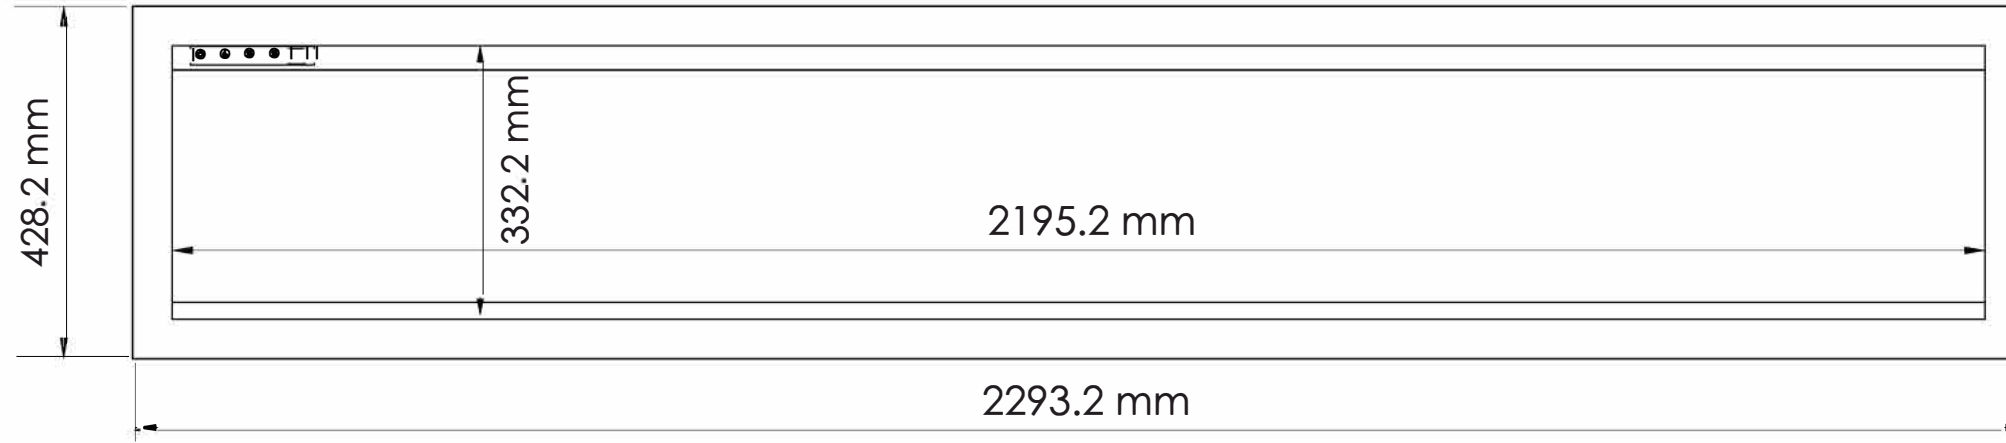

TECHNICAL SPECIFICATIONS		
VOLTS	120	
AMPS	12.5	
WATTS	1200	
HEATER	HIGH	1200 watts
	LOW	600 watts
NO HEATER		38watts max
LAMPS	QUANTITY	LED
	WATTS	
	TOTAL WATTS	22 watts
ROTOR MOTOR		1 at 5 watts
HEIGHT, WIDTH, DEPTH		15 5/8 x 88 1/4 x 5 1/2
GLASS VIEWING OPENING		13 1/8 x 86 3/8
SURROUND SIZE		16 7/8 x 90 1/4
SHIPPING SIZE		19 1/2 x 95 1/2 x 9 1/4
SHIPPING WEIGHT		
	UNIT	
	STEEL FRONT	Included
PLUG LOCATION		Left Side
CORD LENGTH		70 7/8"
APPROX. HEATING AREA		400 sq ft

SERIES WM	MODEL WM-88		REV 1
SCALE 1" = 1'-0"	DATE: 10/15/2018		SHEET 1 OF 1

TECHNICAL SPECIFICATIONS		
VOLTS		120
AMPS		12.5
WATTS		1200
HEATER	HIGH	1200 watts
	LOW	600 watts
NO HEATER		38 watts max
LAMPS	QUANTITY	LED
	WATTS	
	TOTAL WATTS	22 watts
ROTOR MOTOR		1 at 5 watts
HEIGHT, WIDTH, DEPTH		39.6 x 224.1 x 14 cm
GLASS VIEWING OPENING		33.2 x 219.5 cm
SURROUND SIZE		42.8 x 229.3 cm
SHIPPING SIZE		49.3 x 242 x 23 cm
SHIPPING WEIGHT		
	UNIT	
	GLASS FRONT	Included
PLUG LOCATION		Left Side
CORD LENGTH		180 cm
APPROX. HEATING AREA		37 sqm

SERIES WM	MODEL WM-88		REV 1
SCALE 1:12	DATE: 10/15/2018		SHEET 1 OF 1